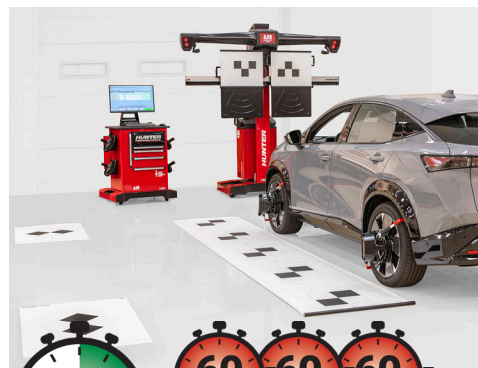

Time Savings

Forward-Facing Camera

Confirmed placement in **4:00 minutes or less**
Current OE placement takes **40 minutes**
~2.6 million 2015+ equipped VIO

Forward-Facing Radar

Confirmed placement in **3:30 minutes or less**
Current OE placement takes **40 minutes**
~5.0 million 2015+ equipped VIO

Surround View

Confirmed Placement in **10:00 minutes or less**
Current OE placement takes **360+ minutes (6+ hours)**
~3.3 million 2015+ equipped VIO

Pro Pilot Park

Confirmed placement in **12:00 minutes or less**
Current OE placement takes **360+ minutes (6+ hours)**
~60K 2023+ equipped VIO
+New models option like:
▶ Ariya
▶ QX80
▶ Other future vehicles