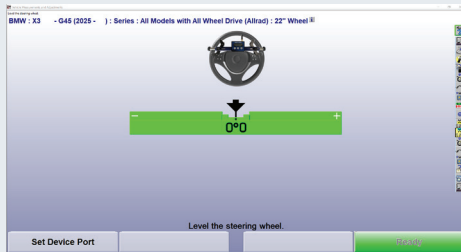

NEW WHEEL ALIGNMENT FEATURES

DRIVEN BY THE LATEST BMW ALIGNMENT STANDARDS

RECALL SPECIFICATIONS VIA BMW CHASSIS CODE

- ✓ Vehicle specifications can now be recalled via the BMW chassis code.

STEERING WHEEL LEVEL MEASUREMENT

- ✓ Measure before and after steering wheel level via manual input or integrated tool.
- ✓ Recorded on the official BMW alignment printout.
- ✓ Technician step by step guidance and error proofing built in.

Vehicle	BMW i16 Series - G61 BEV Touring (2024 -) : All Models with All Wheel Drive (Allrad) : Sport Suspension (with lower ride-height) : 18" Wheel	Work Order Position:	Operator:	Call Date
Vehicle Key no:	1246	1.0	23456	1.1.26
Customer number:	3	First Reg:		
License:	NY UL781W	Technician:	AJ	
Tire Inspection	Front left	Front right	Rear left	Rear right
Tire Air Pressure	2.4BAR	2.4BAR	2.4BAR	2.4BAR
Tire Tread Depth	9.0mm	9.0mm	9.0mm	9.0mm
Tire Marking	Star	Yes	Yes	Yes
Rear Axle	Star	Yes	Yes	Yes
Ride Height	Initial Measurement	Target Data	Final Measurement	Target Data
Front Axle	Initial Measurement	Target Data	Final Measurement	Target Data
Ride Height	Initial Measurement	Target Data	Final Measurement	Target Data
Steering Wheel Angle	Initial Measurement	Target Data	Final Measurement	Target Data
Rear Axle	Initial Measurement	Target Data	Final Measurement	Target Data
Camber	Initial Measurement	Target Data	Final Measurement	Target Data
Toe	Initial Measurement	Target Data	Final Measurement	Target Data
Thrust Angle	Initial Measurement	Target Data	Final Measurement	Target Data
Front Axle	Initial Measurement	Target Data	Final Measurement	Target Data
Camber	Initial Measurement	Target Data	Final Measurement	Target Data
Toe	Initial Measurement	Target Data	Final Measurement	Target Data