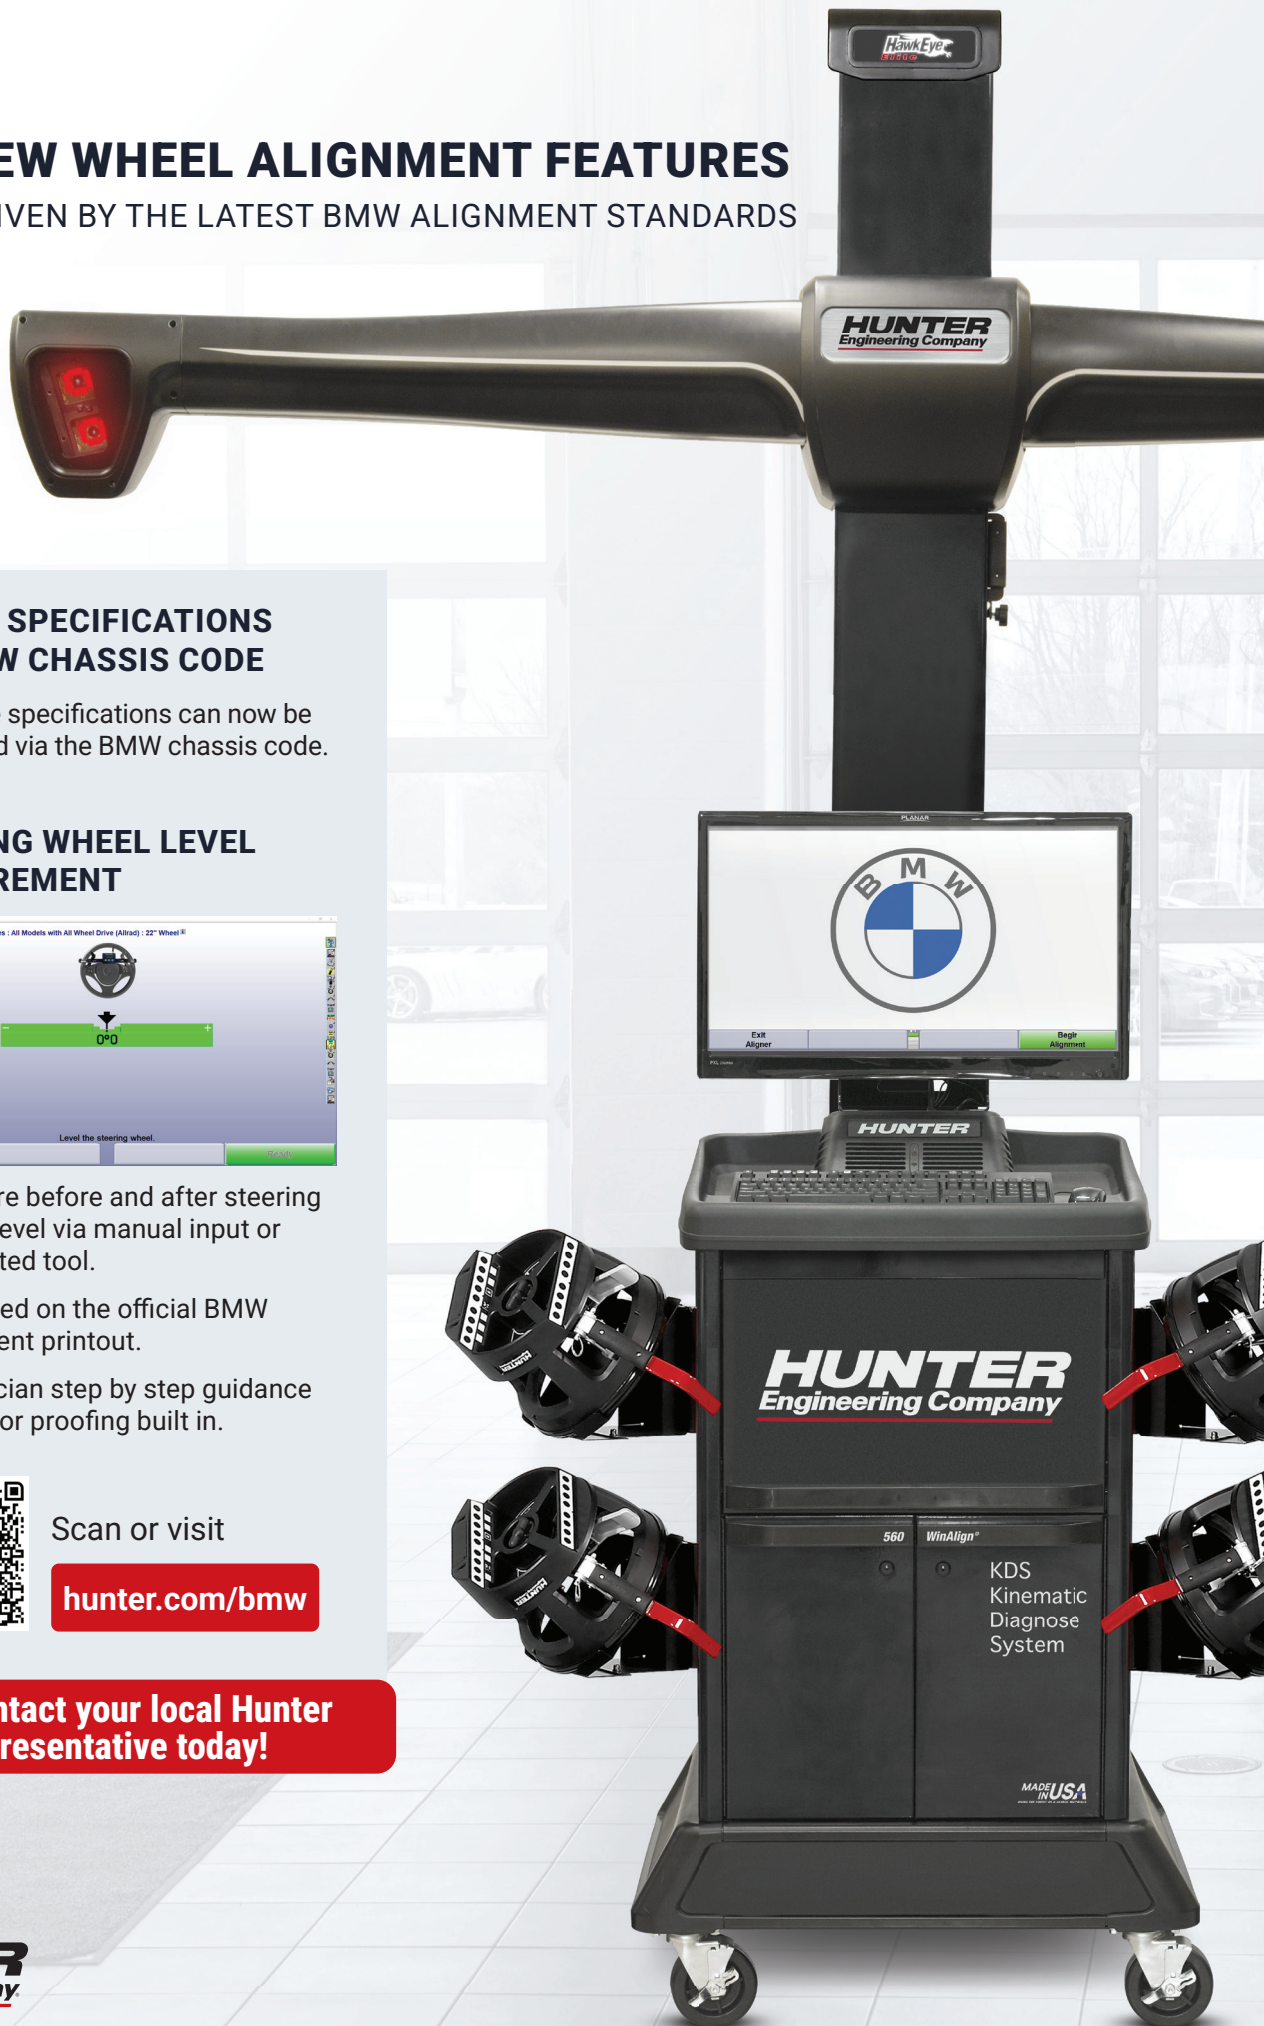

NEW WHEEL ALIGNMENT FEATURES

DRIVEN BY THE LATEST BMW ALIGNMENT STANDARDS

RECALL SPECIFICATIONS VIA BMW CHASSIS CODE

- ✓ Vehicle specifications can now be recalled via the BMW chassis code.

STEERING WHEEL LEVEL MEASUREMENT

- ✓ Measure before and after steering wheel level via manual input or integrated tool.
- ✓ Recorded on the official BMW alignment printout.
- ✓ Technician step by step guidance and error proofing built in.

Scan or visit

hunter.com/bmw

Contact your local Hunter representative today!

HUNTER KDS II BENEFITS

- ✓ BMW tested & approved
- ✓ Precision measurements
- ✓ Highly durable targets
- ✓ Supports BMW pin and Hunter QuickGrip® adapters
- ✓ Local service and support